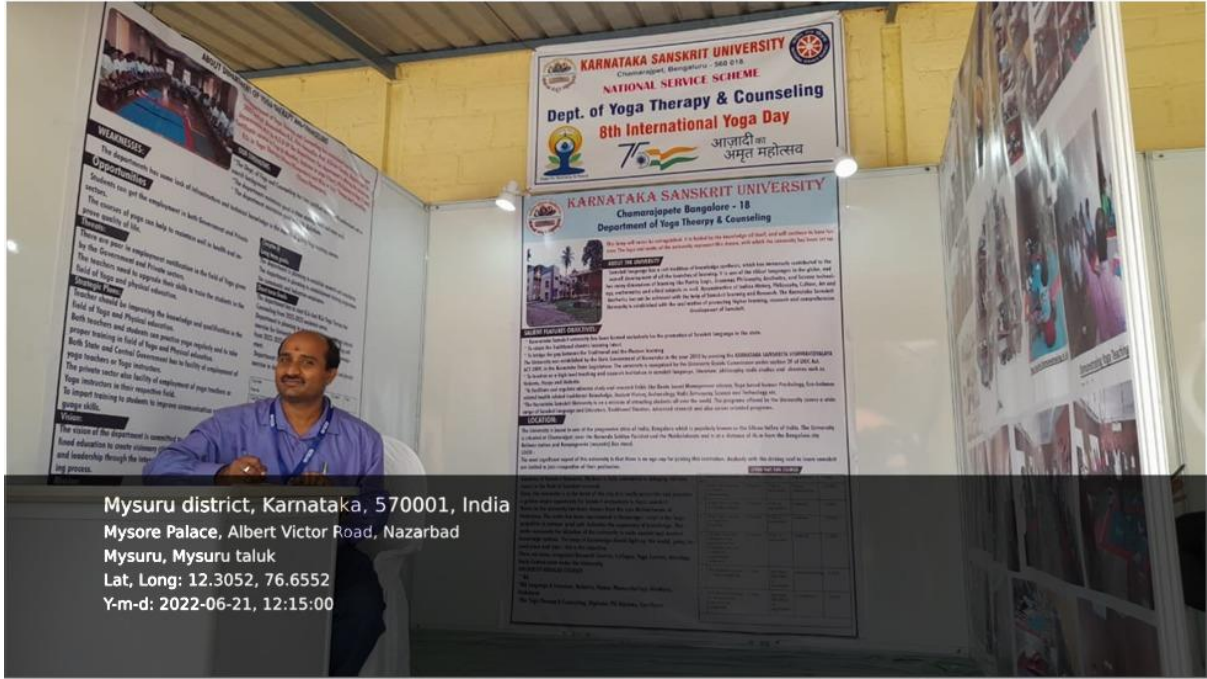

ಕರ್ನಾಟಕ ಸಂಸ್ಕೃತ ವಿಶ್ವವಿದ್ಯಾಲಯ

ಶ್ರೀ ಚಾಮರಾಜೇಂದ್ರ ಸಂಸ್ಕೃತ ಮಹಾವಿದ್ಯಾಲಯ ಆವರಣ
ಪಂಪಮಹಾಕವಿ ರಸ್ತೆ, ಚಾಮರಾಜಪೇಟೆ, ಬೆಂಗಳೂರು - 560018.

ಕರ್ನಾಟಕ-ಸಂಸ್ಕೃತ-ವಿಶ್ವವಿದ್ಯಾಲಯ:

ಶ್ರೀ ಚಾಮರಾಜೇಂದ್ರ ಸಂಸ್ಕೃತ ಮಹಾವಿದ್ಯಾಲಯ ಪರಿಸರ:
ಪಂಪಮಹಾಕವಿಮಾರ್ಗ, ಚಾಮರಾಜಪೇಟೆ, ಬೆಂಗಳೂರು - 560018.

Mysuru district, Karnataka, 570001, India
Mysore Palace, Albert Victor Road, Nazarbad
Mysuru, Mysuru taluk
Lat, Long: 12.3052, 76.6552
Y-m-d: 2022-06-21, 12:15:00