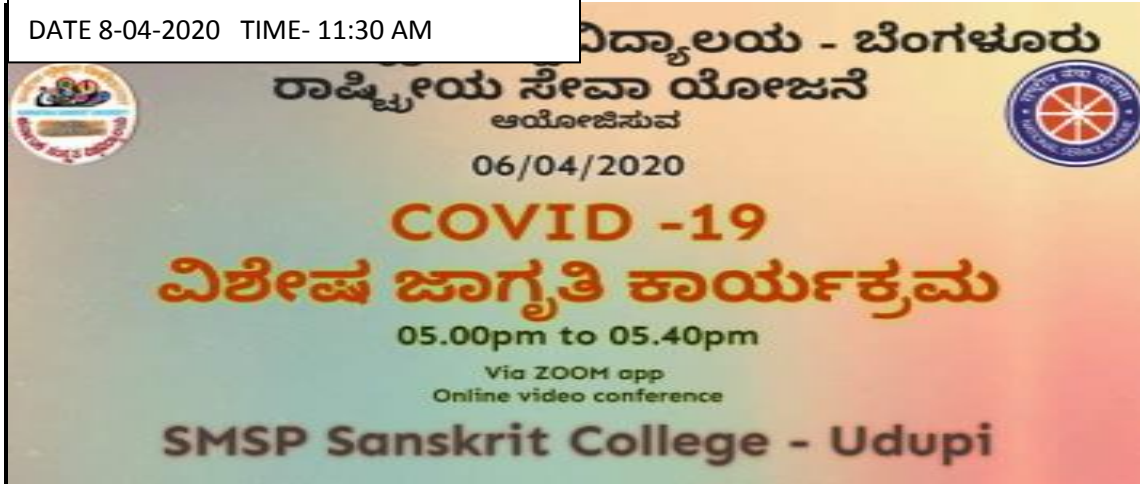

ಕರ್ನಾಟಕ ಸಂಸ್ಕೃತ ವಿಶ್ವವಿದ್ಯಾಲಯ

कर्नाटक-संस्कृत-विश्वविद्यालयः

ಶ್ರೀ ಚಾಮರಾಜೇಂದ್ರ ಸಂಸ್ಕೃತ ಮಹಾವಿದ್ಯಾಲಯ ಆವರಣ

श्री चामराजेन्द्र संस्कृत महाविद्यालयस्य परिसरः

Date-6-4-2020 covid-19 vishesha jagruthi karyakrama COLLABARATION with SMSP Sanskrit collage – udupi (online video conference)

೬೦೦೧೬.

Date-8-04-20202

EVENT- COVID 19 AWARENESS PROGRAM

SPEAKER- DR. SHIVAKUMAR

DATE 8-04-2020 TIME- 11:30 AM